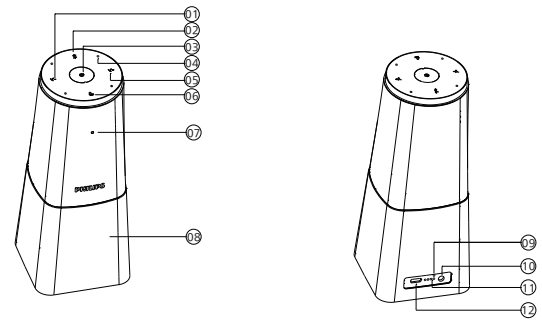

Your device

What's in the box

Overview

- 01 Volume- key
02 Bluetooth key
03 Power key
04 Microphone
05 Volume+ key
06 Mute key
07 Indicator
08 Loudspeaker
09 Reset key
10 Power socket
11 Power indicator
12 Type-c interface