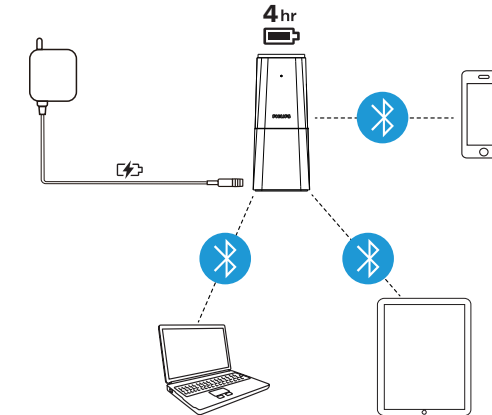

Login Interface
Type in the correct product serial number and click "Login" to use this software.

Extended use

Reminder

- To know more about operations, please visit: http://www.jwd-dvr.com/service/download.html

Service Service Service GUARANTEE

This guarantee card is valid in China. This guarantee card should be retained by the USER. 此保用卡在中国适用，用户请保留此卡。

This product is made of high quality material and great care has been taken in its manufacture. It is designed to give good performance provided it is properly operated and maintained. The product is sold subject to the understanding that if any defect in manufacture or material shall appear within 12 months, the warranty period is subject to country Consumer Law, Jingwah Digital Service will arrange for such defect to be rectified without charge under the following warranty items and conditions.

Warranty Terms and Conditions:

The defect is not due to use of the product for other than domestic purposes, or an incorrect voltage, or use of improper accessories, or contrary to operating instructions, or to accidental damage(whether in transit or otherwise), misuse, neglect or inexpect repair, or incorrect installation, or the product is excessively used for improper purposes other than daily consumption, or accessories belonging to the product, transportation. Present this warranty card and sales invoice when demanding service from Philips authorized service centres.

User's Name: 用户姓名
Address: 地址
Tel.No: 电话
Post Code: 邮编

Model No: 型号
Serial No: 机身编号
Product Place: 产地

Company Seal: 购买商品印章
Date of Purchase: 购买日期

Company Seal: 购买商品名称及地址
Tel.No/Post Code: 电话/邮编
Invoice No: 发票号

Product Service Hotline: 400 800 7890

© 2021 Speech Processing Solutions GmbH. All rights reserved. Specifications are subject to change without notice. Philips and the Philips shield emblem are registered trademarks of Koninklijke Philips N.V. and are used under license.